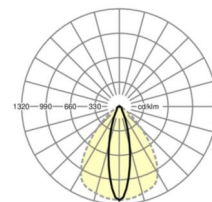

CHARACTERISTICS

Order number	19520006180
EAN number	4020863429530
Commodity code	94051190
Certification mark	IP 20, Protection class I, ENEC10 VDE, F, HACCP DIN10500/Food/IFS-application-related suitability/BRC, Indoor, CE
Impact resistance (IK rating)	IK03 (-20°C bis 30°C)
Ambient temperatur	ta -20°C to 30°C
Special properties	Ready for IoT
Warranty period	5 years
State funding programs	BEG - Federal funding for efficient buildings (valid only for Germany)

ELECTRICAL ENGINEERING

Controller	Electronic driver DALI2 (1 pcs.)
System output	64W
Mains voltage	230V/50Hz
Energy efficiency class/light source	B

LIGHTING TECHNOLOGY

Placement	LED, Colour rendering/Light colour CRI ≥ 80 / 6500K
Colour tolerance (MacAdam)	3SDCM
Nominal luminous flux	10520lm
LED service life	50000h L80/B10 (Tq 30°C), 70000h L80/B50 (Tq 30°C)
Luminaire luminous efficiency	164lm/W
Beam angle	25° (C0) / 100° (C90)
UGR lat./long.	18.5 / 23.8

MECHANICS

Housing colour	traffic white RAL 9016
Dimensions (LxWxDxH)	1531mm x 55mm x 37mm
Weight (net)	1.65kg
Type of installation	Mounting rail system installation, Light structure

Dimensions

L	1531 mm	Length
B	55 mm	Width
H	37 mm	Height

DEEP-LINK

<https://www.regiolux.de/en/article/19520006180>

Reference	LED 11000lm 865
ηLB	100 %
Φ ↓/↑	98 % / 2 %
UGR lat./long.	18.5 / 23.8